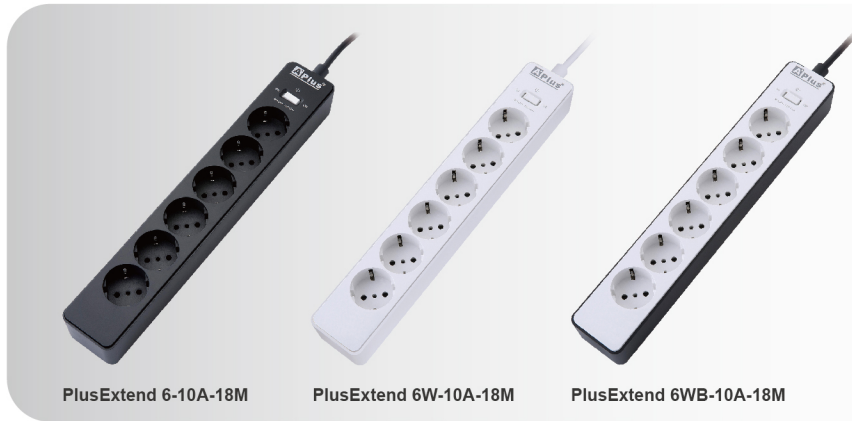

PlusExtend 6 Series

The PlusExtend 6 Series is a Surge Protector rated at 10 Amps, it provides overload protection through power switch with built-in resettable circuit breaker. Built in MOV excess electricity for additional protection. The PlusExtend 6 Series can ensure electrical safety and also provide power for devices with cables that can't reach any nearby electrical outlets.

- > Absorbs Excess Electricity through MOVs
- > Power Switch with Resettable Circuit Breaker
- > Fire Retardant Plastic Material
- > Provide Lightning, Surge, Overload Protection
- > Surge Suppression 600 Joules
- > Grounded Multi-outlet Design
- > Wall Mountable

Specifications:

MODEL	PlusExtend 6-10A-18M	PlusExtend 6W-10A-18M	PlusExtend 6WB-10A-18M
INPUT			
Voltage Range	220 - 240Vac		
Frequency	50Hz or 60Hz		
Type of Input	German plug		
Cable Length	1.8M (5.9ft), 1 mm ²		
OUTPUT			
Power Rating	10A		
Type of Output: Schuko	6 receptacles		
PROTECTION			
Surge Rating	600 Joules		
Overload Protection	Yes		
Power Safety Shutdown	Yes		
PHYSICAL			
Dimensions	333*55*43mm		